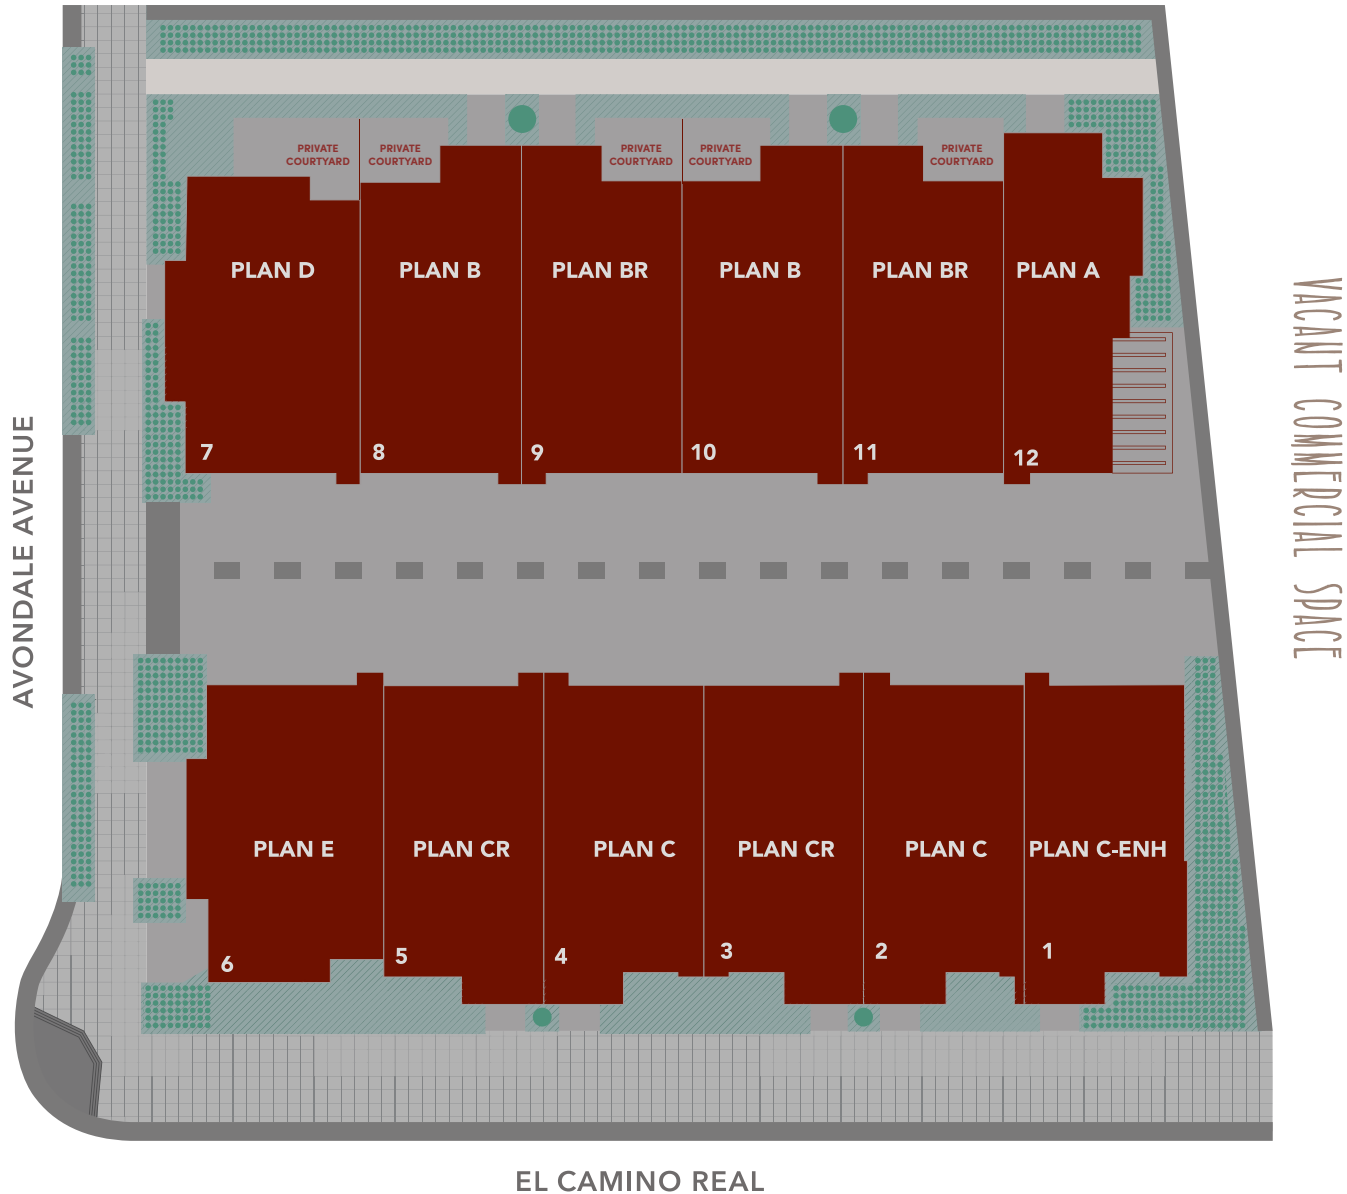

EXISTING NEIGHBORHOOD

AVONDALESALES@SHHOMES.COM • 150 EL CAMINO REAL, REDWOOD CITY